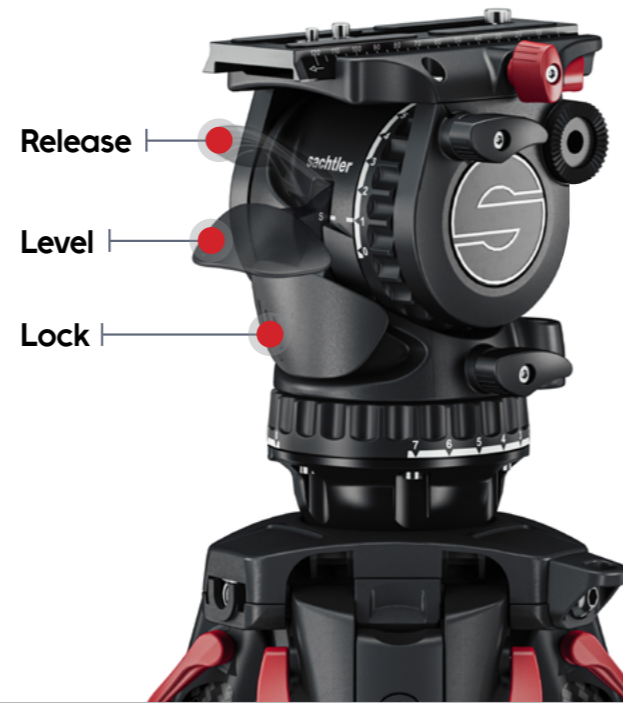

# Level up and lock your head in an instant.

Never miss the shot. aktiv™ fluid heads feature revolutionary SpeedLevel™ technology. Release, level, and lock your head tightly into the perfect position without missing a second of action.

## Capture extreme low-angle shots right down to the ground.

Go lower than ever. aktiv™ and flowtech® combine to provide a flexible one tripod solution delivering the widest height range. With no bowl clamp required, aktiv™ heads allow flowtech® tripods to go flat to the ground for the perfect low-angle shot.