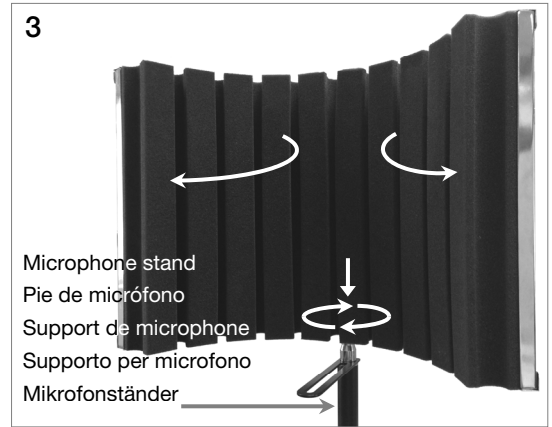

Assembly / Armado / Démarrage / Montaggio / Montage

Technical Specifications

Especificaciones técnicas

Spécifications techniques

Specifiche tecniche

Technische Daten

Material	High-density acoustic foam; 2 curved metal panels
Dimensions (shield only width x depth x height)	Unfolded: 16.7" x 6.1" x 12.0" 425 x 155 x 305 mm
	Folded: 5.9" x 10.5" x 12.0" 150 x 267 x 305 mm
Weight (all pieces)	3.97 lbs 1.8 kg