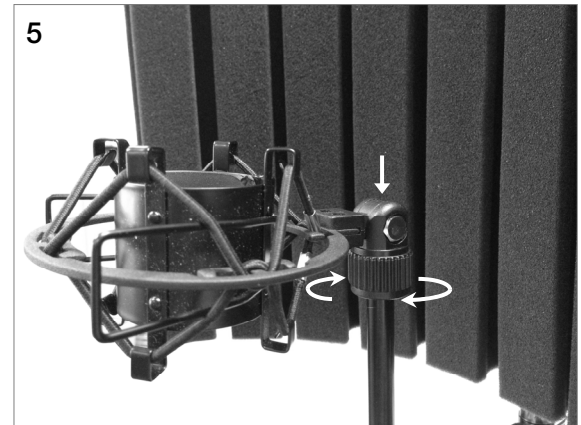

Assembly / Armado / Démarrage / Montaggio / Montage

Technical Specifications

Especificaciones técnicas

Spécifications techniques

Specifiche tecniche

Technische Daten

Material	High-density acoustic foam; 2 curved metal panels
Dimensions (shield only width x depth x height)	Unfolded: 16.7" x 6.1" x 12.0" 425 x 155 x 305 mm
	Folded: 5.9" x 10.5" x 12.0" 150 x 267 x 305 mm
Weight (all pieces)	3.97 lbs 1.8 kg