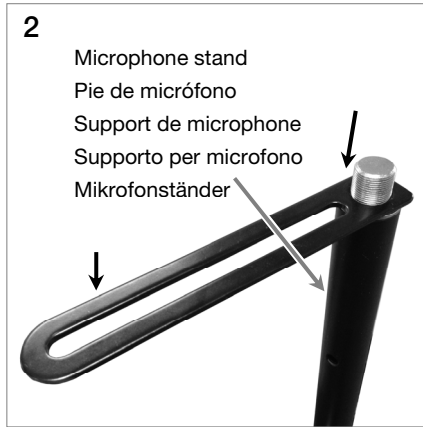

Assembly / Armado / Démarrage / Montaggio / Montage

Technical Specifications

Especificaciones técnicas

Spécifications techniques

Specifiche tecniche

Technische Daten

Material	High-density acoustic foam; 2 curved metal panels
Dimensions (shield only width x depth x height)	Unfolded: 16.7" x 6.1" x 12.0" 425 x 155 x 305 mm
	Folded: 5.9" x 10.5" x 12.0" 150 x 267 x 305 mm
Weight (all pieces)	3.97 lbs 1.8 kg